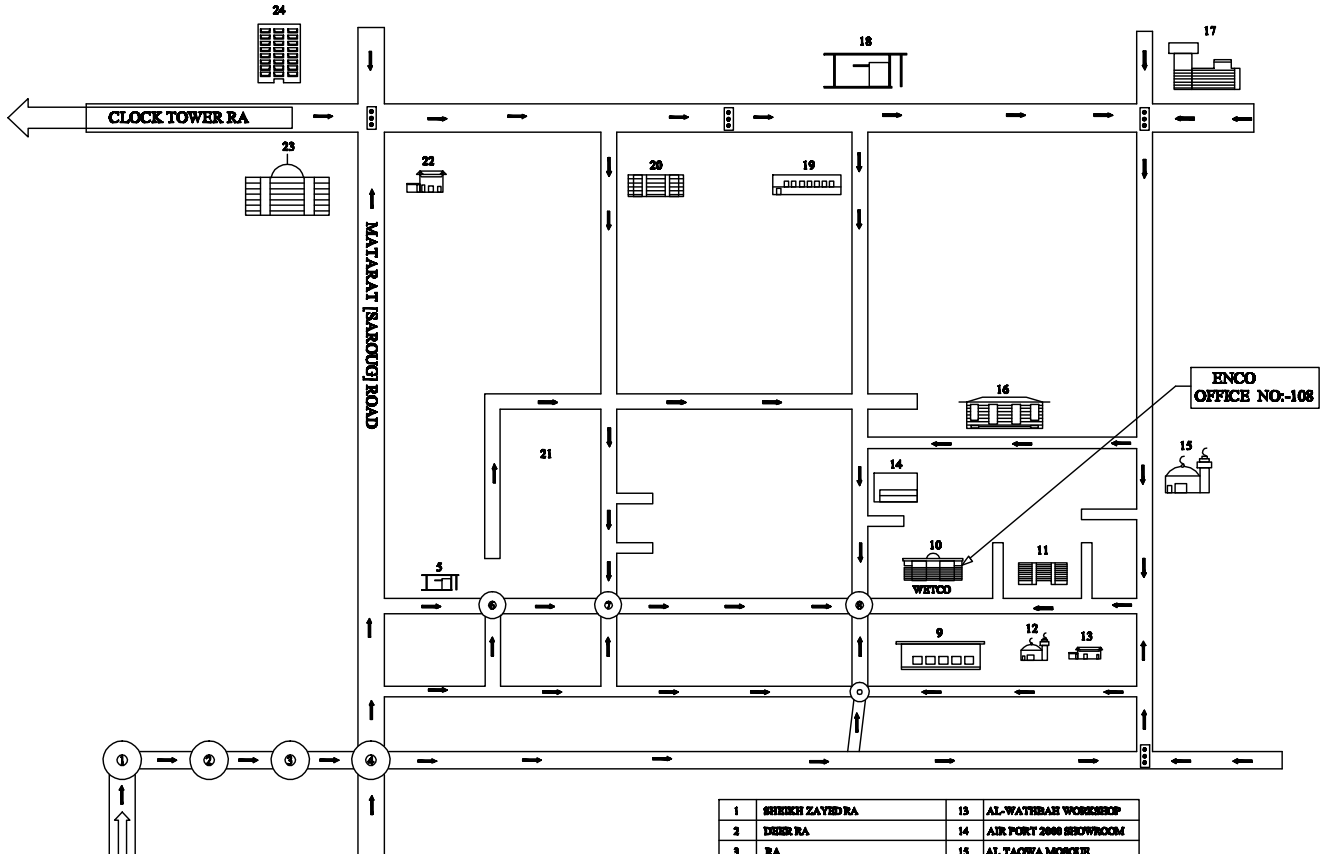

## LOCATION MAP-AL AIN BRANCH

Coming from  
ABU DHABI

**ENGINEERING CORNER ELECTROMECH.**  
 Tel: +971 03 7220543, Fax: 03-7220534  
 Email: info@enco.ae / mailenco@yahoo.com

1	SHEIKH ZAYED RA	13	AL-WATHEBAH WORKSHOP
2	DEER RA	14	AIR PORT 2000 SHOWROOM
3	RA	15	AL TAQWA MOSQUE
4	SANYEBA RA	16	AL AIN POST OFFICE
5	MUNICIPALITY PETROL STATION	17	AL AIN GIFT MARKET
6	RA	18	ADNOC PETROL STATION
7	RA	19	JUM AL MAID
8	RA	20	AL MAZEN FURNITURE
9	MUNICIPALITY STORES	21	KCB FACTORY
10	WETCO	22	GIFT CITY
11	ETIBALAT OLD BUILDING	23	QASIS HOSPITAL
12	MOSQUE	24	ETIBALAT